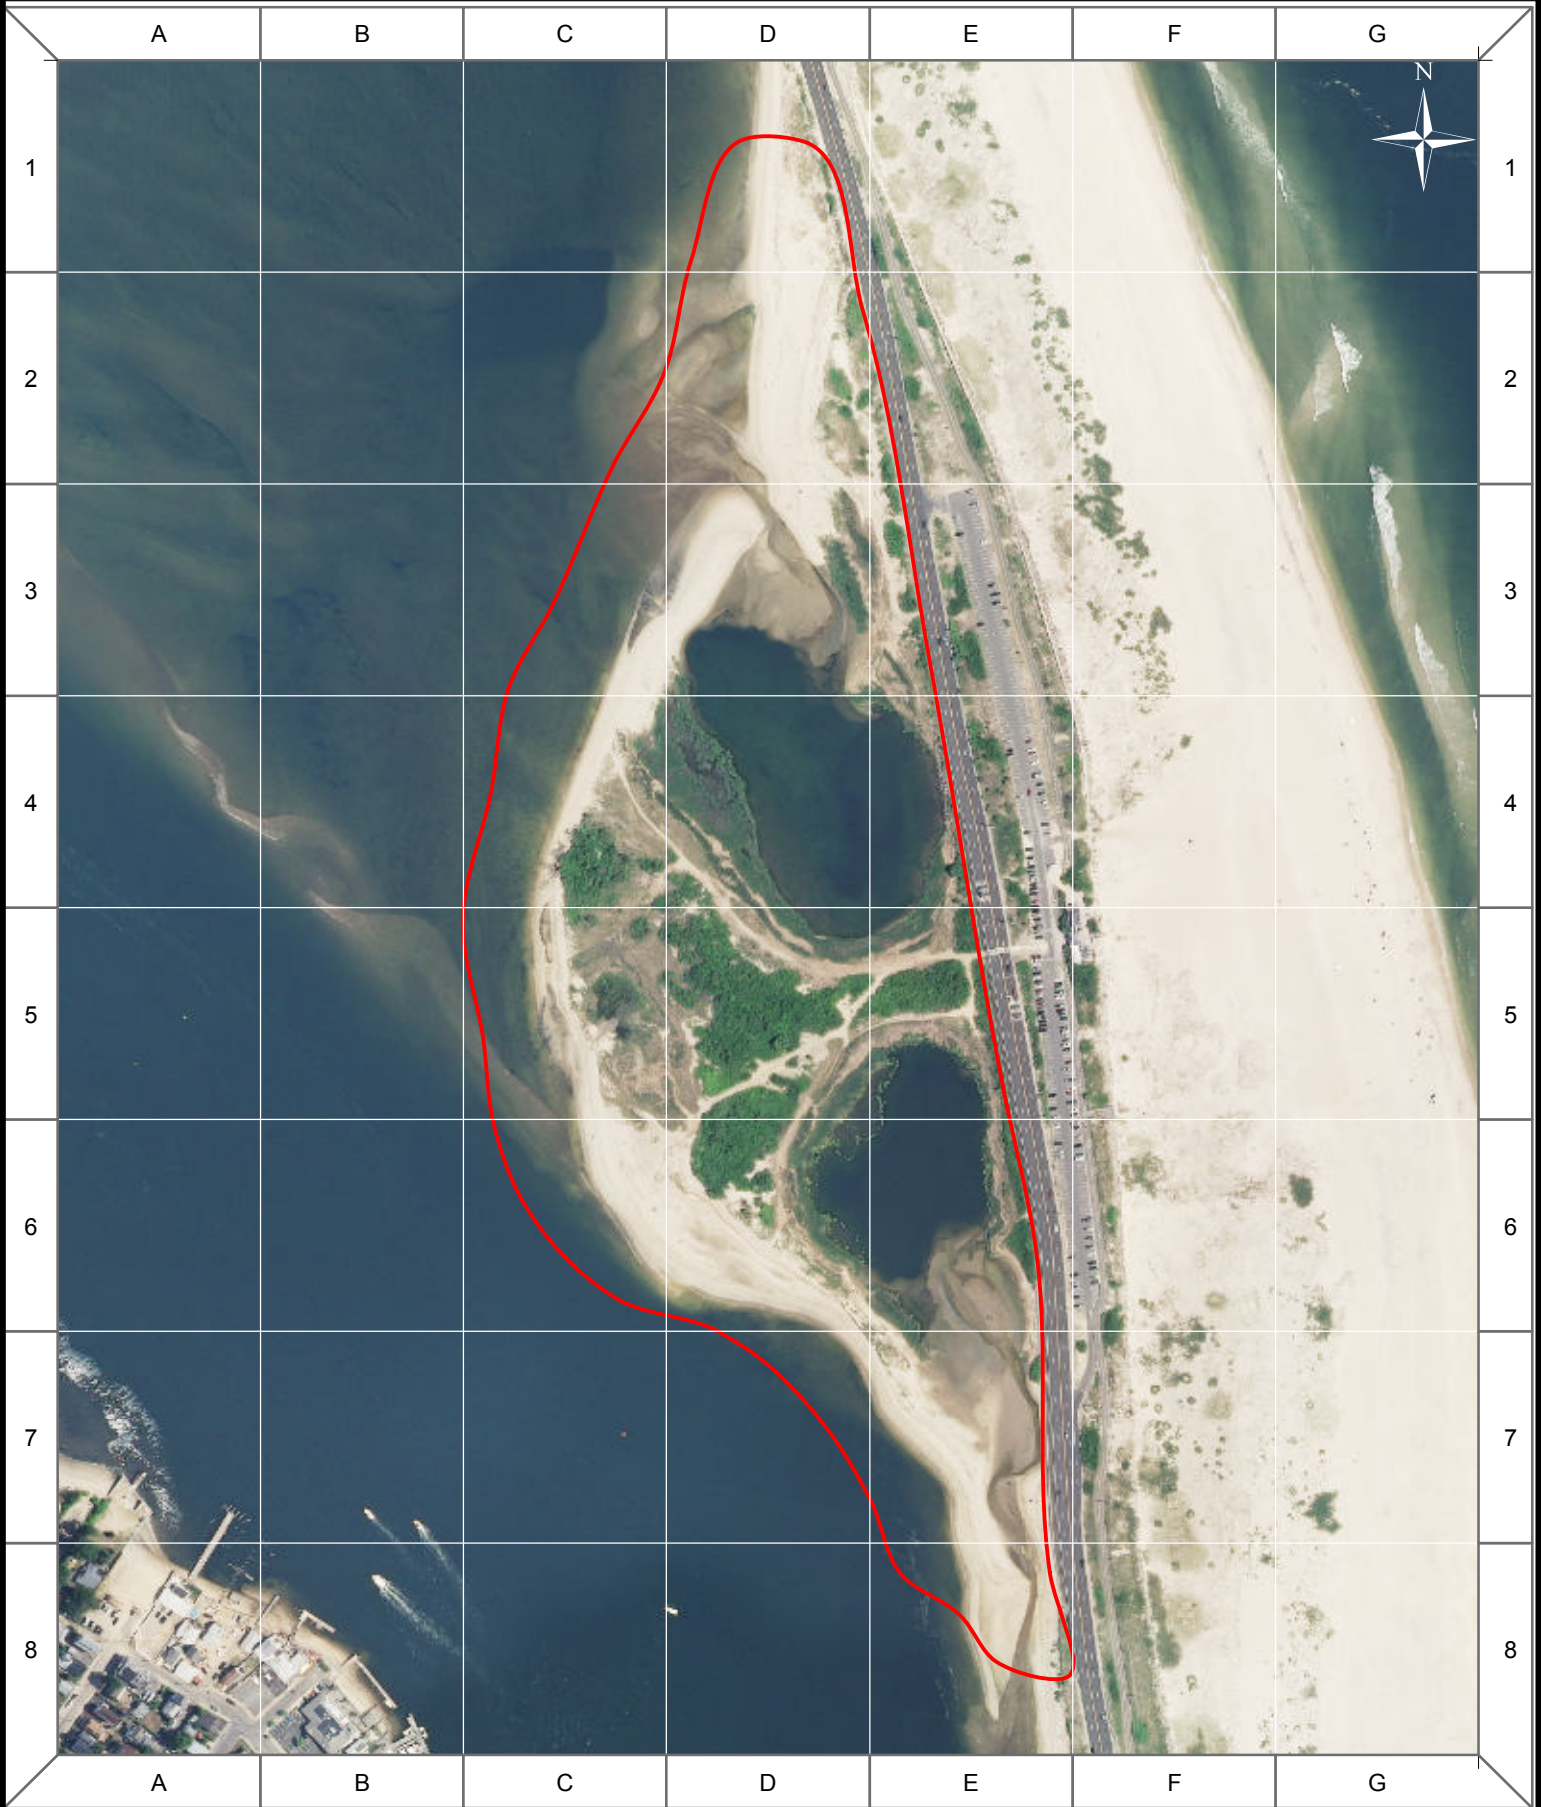

Bioblitz 2015 - Plum Island Zone

0 250 500 Feet

 Off Limits - No Access