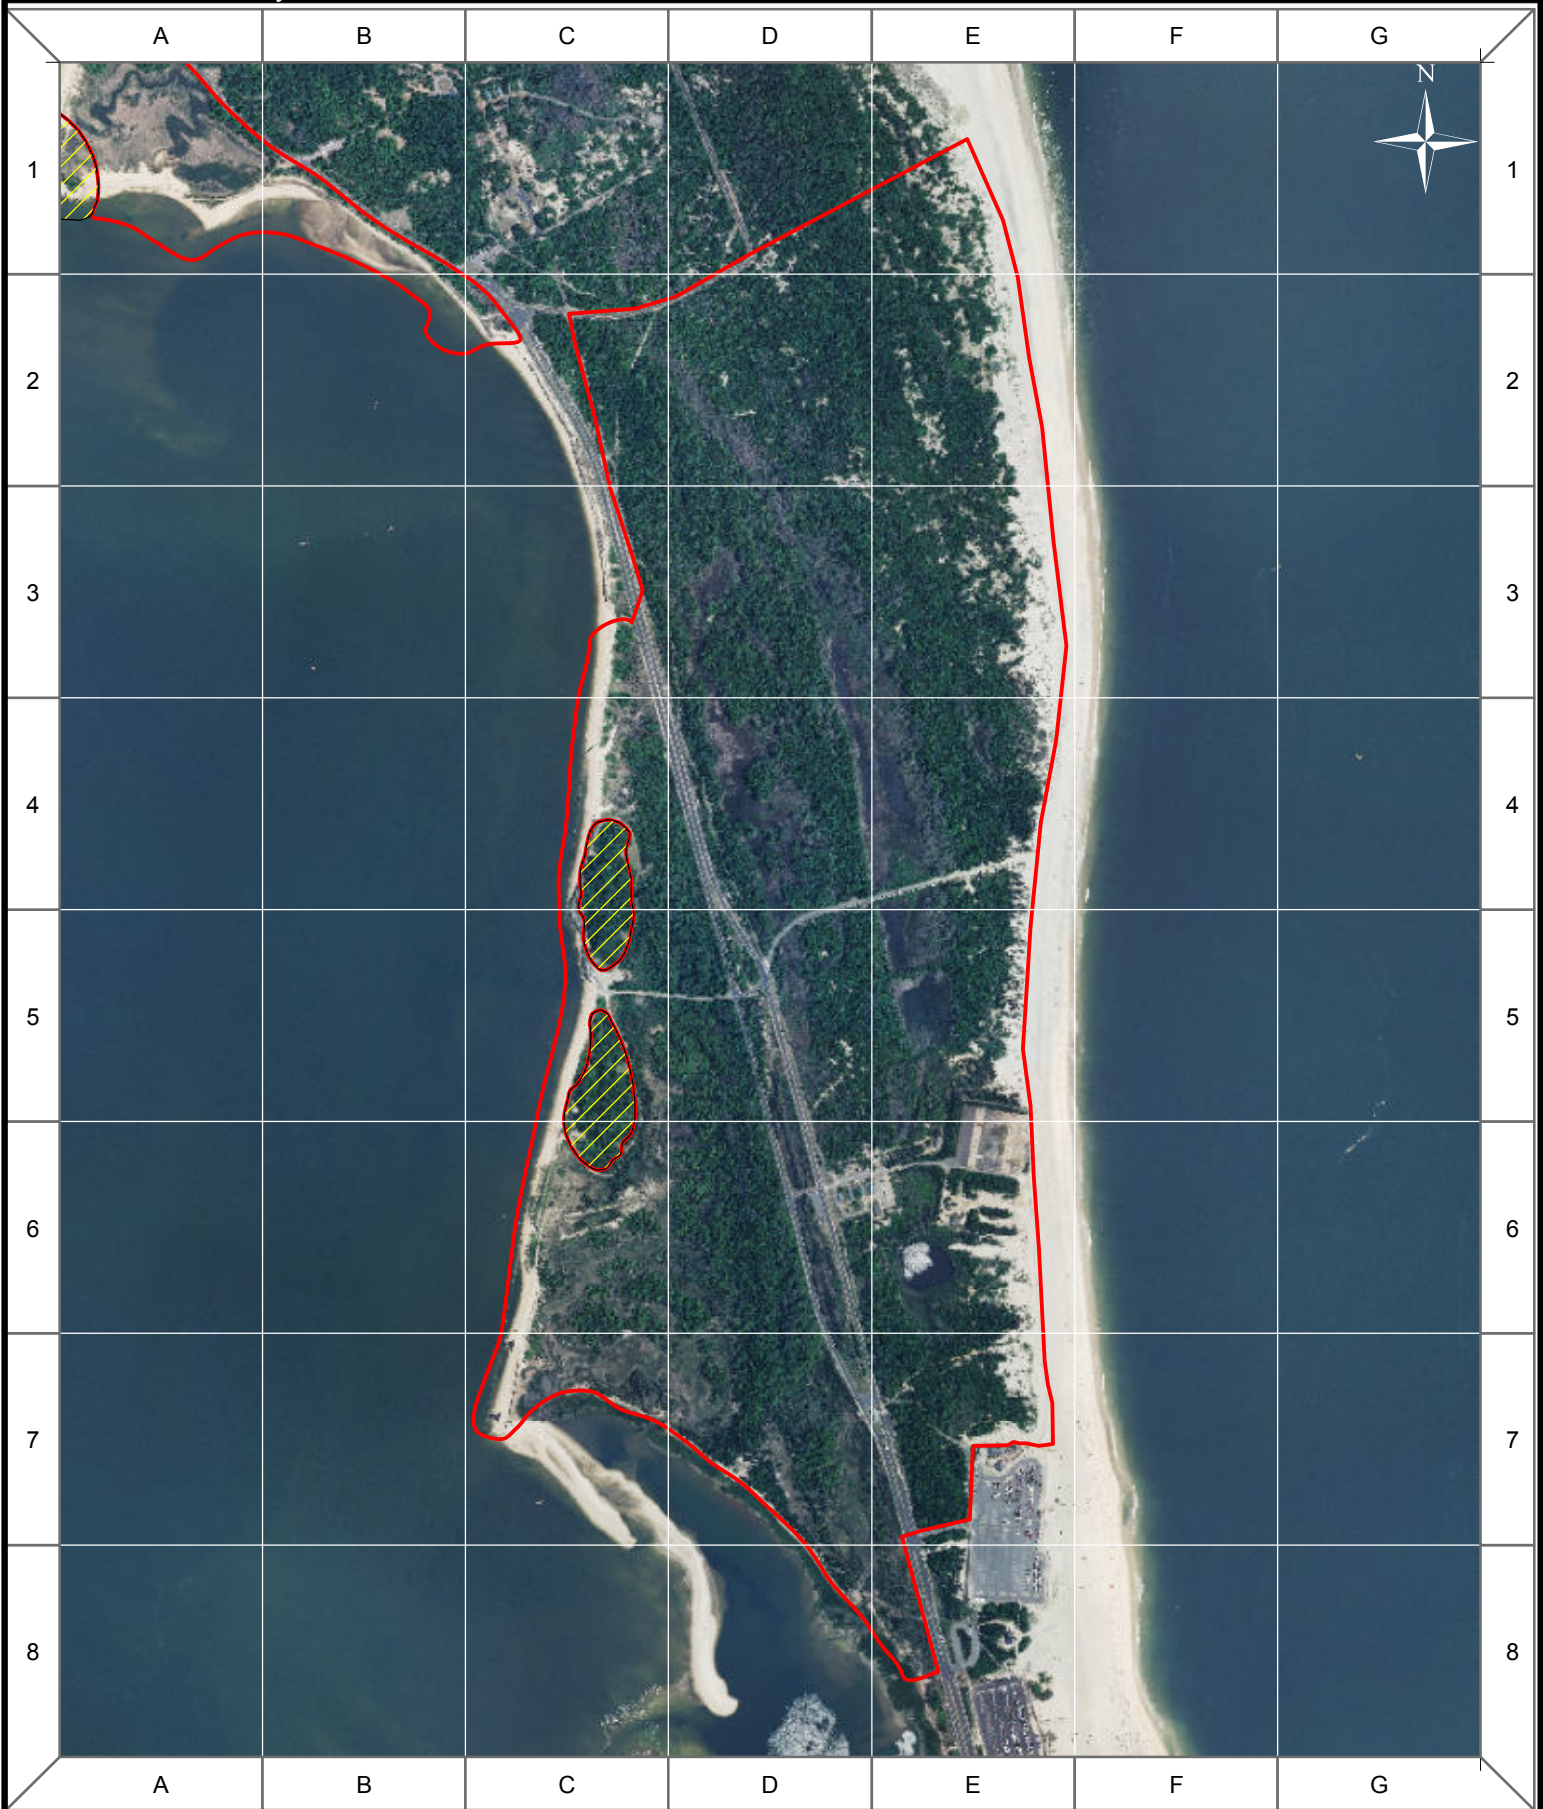

Bioblitz 2015 - Holly Forest Zone

 Off Limits - No Access